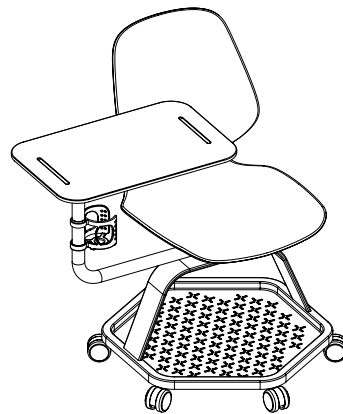

Classroom

Seat Height 18³/₄"H
Seat 17³/₄"W x 21³/₄"D
Back 17"W x 16"H
Tablet 20¹/₂"W x 13¹/₄"D
Overall 31¹/₂"W x 26"D x 33³/₄"H